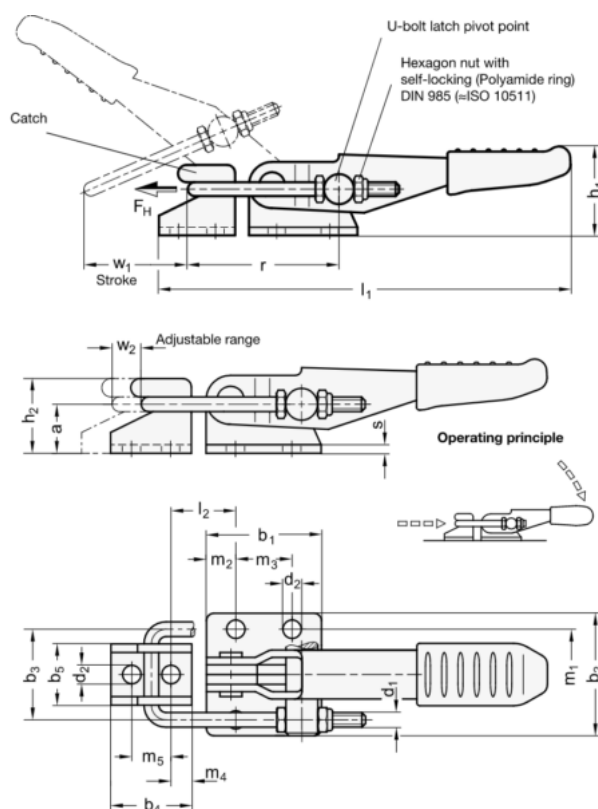

Article number: 2013401301

Description: Klee latch clamp GN851-700-T2-NI with latch, with catch
Stainless

Measures

* = På standart bøjle

b2 = 54

d1 = M8

h1 = 42

l1 = 220

Newton = 7500

r = 70*

w2 = 26*